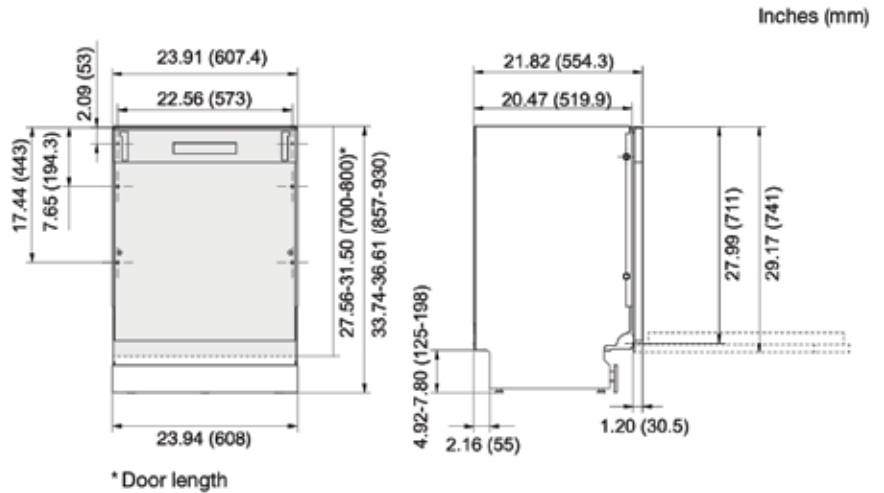

24" TALL TUB, PANEL READY, TOP CONTROL DISHWASHER

BREDA

LUDWT30150

PERFORMANCE

Control Type	Electronic Push Button
Position	Top
Program Indicator	LED White Display

Style

Door Type	Fully Integrated
Finish	Panel Ready

Main Features

Place Settings	15
Tub Material	Stainless Steel
Wash Programs	6
AquaStop System	Yes
Water Diverter Valve	Yes
Water Sensor	Yes
Drying System	Total Dry (AutoOpen Door)
Concealed Heating Element	Yes
Status Light	Yes (on control panel)
Noise Level	45 dBA

Functions

Delay Wash	Yes (Up to 24 hours)
Speed Wash	Yes
NSF	Yes

Programs

Number of Programs	6
Program 1	Normal
Program 2	Heavy
Program 3	Auto
Program 4	Quick
Program 5	Rinse
Program 6	Pots & Pans

* Door length

Nominal dimensions. Actual measurements may vary.

Rack System

Height Adjustable Upper Rack	Yes
Upper Rack Glide System	Ball Bearing
Upper Rack Glass Holders	Fixed
Upper Rack Cup Holders	Flexible
Cutlery Basket	Yes
Knife Holder	Yes

Installation

Drain Hose	Included - 8 Ft.
Water Inlet Hose	Stainless Steel Braided
Electrical Connection	Standard Plug Included
Adjustable Feet	Included

Warranty

Parts and Labor	2 Years
Stainless Steel Tub	Lifetime

Dimensions & Weight

Height	33.74" to 36.61"
Width	23.94"
Depth	21.82"
Cutout Height	33.86"
Cutout Width	Min. 24"
Cutout Depth	Min. 22.44"
Weight	77.16 lbs.

Environmental Standards

Energy Star Qualified	Yes
Energy Consumption	199 kWh / Year
Water Consumption	3.4 Gallons / Cycle