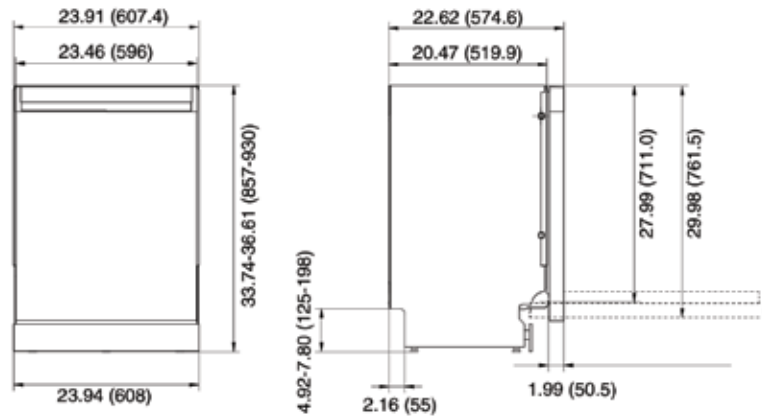

24" TALL TUB, STAINLESS STEEL, TOP CONTROL DISHWASHER

BREDA

LUDWT30155

PERFORMANCE

Control Type	Electronic Push Button
Position	Top
Program Indicator	LED White Display

Style

Door Type	Freestanding
Finish	Stainless Steel

Main Features

Place Settings	15
Tub Material	Stainless Steel
Wash Programs	6
AquaStop System	Yes
Water Diverter Valve	Yes
Water Sensor	Yes
Drying System	Total Dry (AutoOpen Door)
Concealed Heating Element	Yes
Status Light	Yes (on control panel)
Noise Level	46 dBA

Functions

Delay Wash	Yes (Up to 24 hours)
Speed Wash	Yes
NSF	Yes

Programs

Number of Programs	6
Program 1	Normal
Program 2	Heavy
Program 3	Auto
Program 4	Quick
Program 5	Rinse
Program 6	Pots & Pans

Inches (mm)

Nominal dimensions. Actual measurements may vary.

Rack System

Height Adjustable Upper Rack	Yes
Upper Rack Glide System	Ball Bearing
Upper Rack Glass Holders	Fixed
Upper Rack Cup Holders	Flexible
Third Rack	No
Cutlery Basket	Yes
Knife Holder	Yes

Installation

Drain Hose	Included - 8 Ft.
Water Inlet Hose	Stainless Steel Braided
Electrical Connection	Standard Plug Included
Adjustable Feet	Included

Warranty

Parts and Labor	2 Years
Stainless Steel Tub	Lifetime

Dimensions & Weight

Height	32.74" to 35.61"
Width	23.56"
Depth	22.47"
Cutout Height	32.86" to 35.37"
Cutout Width	Min. 23.91"
Cutout Depth	Min. 21.82"
Weight	79 lbs.

Environmental Standards

Energy Star Qualified	Yes
Energy Consumption	199 kWh / Year
Water Consumption	3.4 Gallons / Cycle