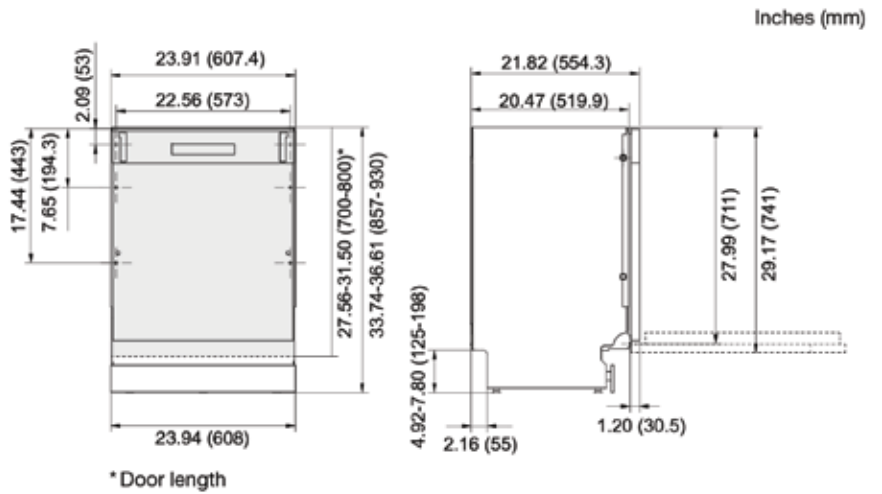

24" TALL TUB W/ 3RD RACK, PANEL READY, TOP CONTROL DISHWASHER

BREDA

LUDWT30250

Controls

Control Type	Electronic Touch
Position	Top
Program Indicator	LED White Display

Style

Door Type	Fully Integrated
Finish	Panel Ready w/ Optional Door

Main Features

Place Settings	17
Tub Material	Stainless Steel
Brushless DC Motor	Yes
Wash Programs	6
AquaStop System	Yes
Water Diverter Valve	Yes
Water Sensor	Yes
Drying System	Total Dry (AutoOpen Door)
Concealed Heating Element	Yes
Status Light	Yes (on floor)
Noise Level	43 dBA

Functions

Delay Wash	Yes (Up to 24 hours)
Speed Wash	Yes
NSF	Yes

Programs

Number of Programs	6
Program 1	Normal
Program 2	Heavy
Program 3	Auto
Program 4	Quick
Program 5	Rinse
Program 6	Pots & Pans

Nominal dimensions. Actual measurements may vary.

Rack System

Height Adjustable Upper Rack	Yes
Upper Rack Glide System	Ball Bearing
Upper Rack Glass Holders	Fixed
Upper Rack Cup Holders	Flexible
Third Rack	Yes
Cutlery Basket	Yes
Knife Holder	Yes

Installation

Drain Hose	Included - 8 Ft.
Water Inlet Hose	Stainless Steel Braided
Electrical Connection	Standard Plug Included
Adjustable Feet	Included

Warranty

Parts and Labor	2 Years
Stainless Steel Tub	Lifetime

Dimensions & Weight

Height	33.74 to 36.61"
Width	23.94"
Depth	21.82"
Cutout Height	Min. 33.86"
Cutout Width	Min. 24"
Cutout Depth	22.44"
Weight	78.26 lbs.

Environmental Standards

Energy Star Qualified	Yes
Energy Consumption	199 kWh / Year
Water Consumption	3.4 Gallons / Cycle